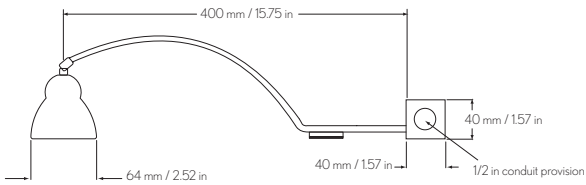

POWER FEED  
 Hard wired, 1/2" conduit provision

LIGHT SOURCE  
 T5 tube

Standard

Optional

Art	Name	L	Type
MR14	Libra	600 mm / 23.62 in	14 W/830
MR21	Libra	900 mm / 35.43 in	21 W/830
MR28	Libra	1200 mm / 47.24 in	28 W/830
MR35	Libra	1500 mm / 59.06 in	35 W/830

## LIGHT OUTPUT

Standard

LINEAR SPREAD LENS

Optional

LOUVER