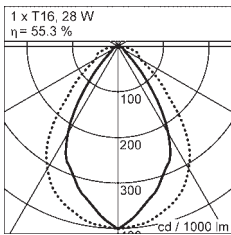

LIGHT OUTPUT

Standard