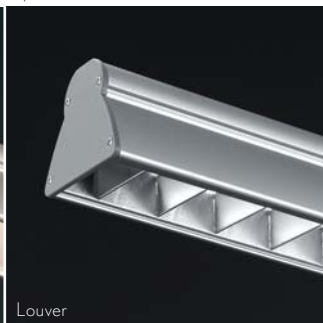

# LIBRA MINISIZE T5

IP 20  
 Aluminum, polycarbonate  
 External electronic ballast

OPTIONAL  
 Dimming  
 Colored end caps  
 Louver  
 Emergency ballast  
 Custom brackets  
 Interconnection

COLORS  
 Grey (N)  
 White (W)

POWER FEED  
 Hard wired, 1/2" conduit provision

LIGHT SOURCE  
 T5 tube

Standard

Optional

Art	Name	L	Type
MR14	Libra	600 mm / 23.62 in	14 W/830
MR21	Libra	900 mm / 35.43 in	21 W/830
MR28	Libra	1200 mm / 47.24 in	28 W/830
MR35	Libra	1500 mm / 59.06 in	35 W/830