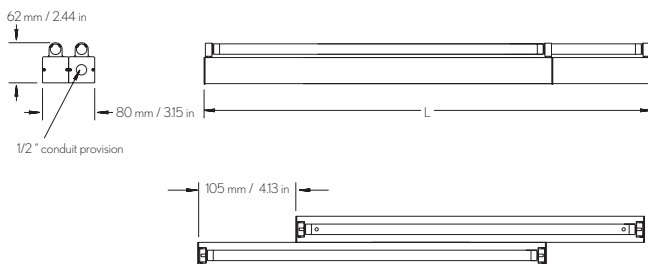

NISCH T5 MINISIZE T5

IP 20
Aluminium, steel
Internal electronic ballast

POWER FEED
Hard wired

LIGHTSOURCE
T5 tube

OPTIONAL
Dimming
High output tube
Emergency ballast

MOUNTING
Ceiling/wall

COLORS
Grey (N)
White (W)

Art	Name	L	Type
MN01214	Nisch T5	685 mm / 26.97 in	2x14 W/830
MN01221	Nisch T5	985 mm / 38.78 in	2x21 W/830
MN01228	Nisch T5	1285 mm / 50.59 in	2x28 W/830
MN01235	Nisch T5	1585 mm / 62.40 in	2x35 W/830

Other length on request.