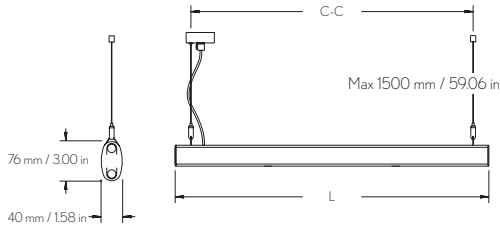

## End cap

050716 Grey  
050726 White

Art	Name	L	Type	C-C wire
MC02214	Twin	605 mm / 23.82 in	2x14 W/830	500 mm / 19.69 in
MC02221	Twin	905 mm / 35.63 in	2x21 W/830	800 mm / 31.50 in
MC02228	Twin	1205 mm / 47.44 in	2x28 W/830	1100 mm / 43.31 in
MC02235	Twin	1505 mm / 59.25 in	2x35 W/830	1400 mm / 55.12 in

Other length on request. Length includes endcaps.

Art	Name	L	Type	C-C wire
MC04214	Twin	1505 mm / 59.25 in	2x35 W/830	550 mm / 21.65 in
MC04221	Twin	1505 mm / 59.25 in	2x35 W/830	850 mm / 33.47 in
MC04228	Twin	1505 mm / 59.25 in	2x35 W/830	1150 mm / 45.28 in
MC04235	Twin	1505 mm / 59.25 in	2x35 W/830	1450 mm / 57.09 in

Other length on request. Length includes endcaps.

Art	Name	L	Type	C-C wire
MC05214	Twin +glass	660 mm / 25.99 in	2x14 W	500 mm / 19.69 in
MC05228	Twin +glass	1260 mm / 49.61 in	2x28 W	1100 mm / 43.31 in