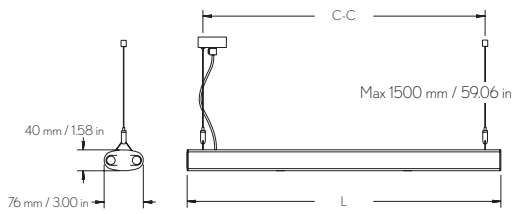

## End cap

050716 Grey  
050726 White

Art	Name	L	Type	C-C wire
MC02214	Twin	605 mm / 23.82 in	2x14 W/830	500 mm / 19.69 in
MC02221	Twin	905 mm / 35.63 in	2x21 W/830	800 mm / 31.50 in
MC02228	Twin	1205 mm / 47.44 in	2x28 W/830	1100 mm / 43.31 in
MC02235	Twin	1505 mm / 59.25 in	2x35 W/830	1400 mm / 55.12 in

Other length on request. Length includes endcaps.

Art	Name	L	Type	C-C wire
MC04214	Twin	1505 mm / 59.25 in	2x35 W/830	550 mm / 21.65 in
MC04221	Twin	1505 mm / 59.25 in	2x35 W/830	850 mm / 33.47 in
MC04228	Twin	1505 mm / 59.25 in	2x35 W/830	1150 mm / 45.28 in
MC04235	Twin	1505 mm / 59.25 in	2x35 W/830	1450 mm / 57.09 in

Other length on request. Length includes endcaps.

Art	Name	L	Type	C-C wire
MC05214	Twin +glass	660 mm / 25.99 in	2x14 W	500 mm / 19.69 in
MC05228	Twin +glass	1260 mm / 49.61 in	2x28 W	1100 mm / 43.31 in