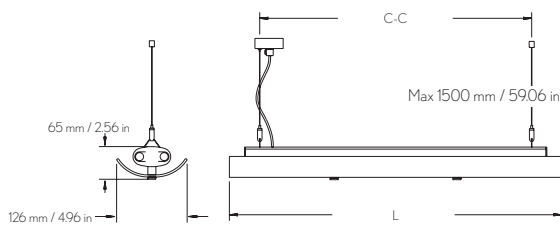

## End cap

050716 Grey  
050726 White

Art	Name	L	Type	C-C wire
MC02214	Twin	605 mm / 23.82 in	2x14 W/830	500 mm / 19.69 in
MC02221	Twin	905 mm / 35.63 in	2x21 W/830	800 mm / 31.50 in
MC02228	Twin	1205 mm / 47.44 in	2x28 W/830	1100 mm / 43.31 in
MC02235	Twin	1505 mm / 59.25 in	2x35 W/830	1400 mm / 55.12 in

Other length on request. Length includes endcaps.

Art	Name	L	Type	C-C wire
MC04214	Twin	1505 mm / 59.25 in	2x35 W/830	550 mm / 21.65 in
MC04221	Twin	1505 mm / 59.25 in	2x35 W/830	850 mm / 33.47 in
MC04228	Twin	1505 mm / 59.25 in	2x35 W/830	1150 mm / 45.28 in
MC04235	Twin	1505 mm / 59.25 in	2x35 W/830	1450 mm / 57.09 in

Other length on request. Length includes endcaps.

Art	Name	L	Type	C-C wire
MC05214	Twin +glass	660 mm / 25.99 in	2x14 W	500 mm / 19.69 in
MC05228	Twin +glass	1260 mm / 49.61 in	2x28 W	1100 mm / 43.31 in