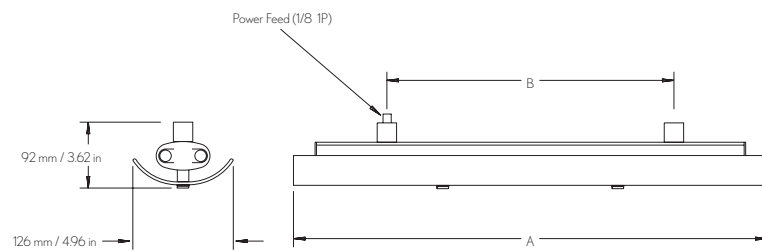

CLIC GEMINI

IP 20
 Aluminum, polycarbonate,
 acrylic satin
 Frosted white glass
 Internal electronic ballast

LIGHTSOURCE
 T5 tube
 Mounting cube
 030020 Grey

OPTIONAL
 Interconnection
 Frosted glass

Connector
 050717 Grey
 050727 White

COLORS
 Grey (N)
 White (W)

End cap
 050716 Grey
 050726 White

POWER FEED
 Hard wired

MOUNTING
 Wall and ceiling

Art	Type	A	B
MCO7214	2x14W/830	605 mm / 23.82 in	400 mm / 15.75 in
MCO7221	2x21 W/830	905 mm / 35.63 in	700 mm / 27.56 in
MCO7228	2x28W/830	1205 mm / 47.44 in	1000 mm / 39.37 in
MCO7235	2x35 W/830	1505 mm / 59.25 in	1300 mm / 51.18 in

Other length on request. Length includes endcaps.

Art	Type	A	B
MCO9214	2x14W/830	660 mm / 25.98 in	400 mm / 15.75 in
MCO9228	2x28W/830	1260 mm / 49.61 in	1000 mm / 39.37 in

Other length on request.

ACCESSORIES

050717
050727

050716
050726

035017

030020 Grey
030029 White

050215 660 mm
050217 1260 mm