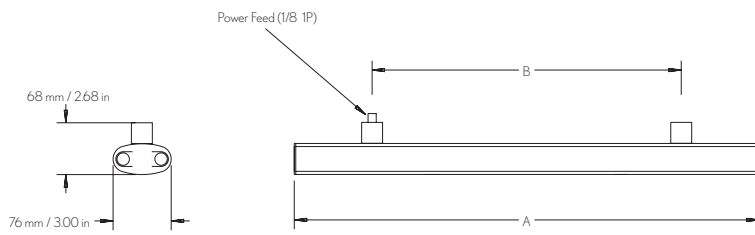

CLIC GEMINI

IP 20
 Aluminum, polycarbonate,
 acrylic satin
 Frosted white glass
 Internal electronic ballast

LIGHTSOURCE
 T5 tube
 Mounting cube
 030020 Grey

OPTIONAL
 Interconnection
 Frosted glass

Connector
 050717 Grey
 050727 White

COLORS
 Grey (N)
 White (W)

End cap
 050716 Grey
 050726 White

POWER FEED
 Hard wired

MOUNTING
 Wall and ceiling

Art	Type	A	B
MCO7214	2x14W/830	605 mm / 23.82 in	400 mm / 15.75 in
MCO7221	2x21 W/830	905 mm / 35.63 in	700 mm / 27.56 in
MCO7228	2x28W/830	1205 mm / 47.44 in	1000 mm / 39.37 in
MCO7235	2x35 W/830	1505 mm / 59.25 in	1300 mm / 51.18 in

Other length on request. Length includes endcaps.

Art	Type	A	B
MCO9214	2x14W/830	660 mm / 25.98 in	400 mm / 15.75 in
MCO9228	2x28W/830	1260 mm / 49.61 in	1000 mm / 39.37 in

Other length on request.

ACCESSORIES

050717
050727

050716
050726

035017

030020 Grey
030029 White

050215 660 mm
050217 1260 mm