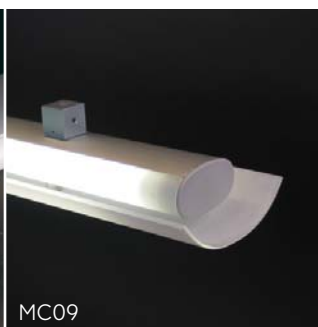

CLIC GEMINI

IP 20
 Aluminum, polycarbonate,
 acrylic satin
 Frosted white glass
 Internal electronic ballast

LIGHTSOURCE
 T5 tube
 Mounting cube
 030020 Grey

OPTIONAL
 Interconnection
 Frosted glass

Connector
 050717 Grey
 050727 White

COLORS
 Grey (N)
 White (W)

End cap
 050716 Grey
 050726 White

POWER FEED
 Hard wired

MOUNTING
 Wall and ceiling

Art	Type	A	B
MCO7214	2x14W/830	605 mm / 23.82 in	400 mm / 15.75 in
MCO7221	2x21 W/830	905 mm / 35.63 in	700 mm / 27.56 in
MCO7228	2x28W/830	1205 mm / 47.44 in	1000 mm / 39.37 in
MCO7235	2x35 W/830	1505 mm / 59.25 in	1300 mm / 51.18 in

Other length on request. Length includes endcaps.

Art	Type	A	B
MCO9214	2x14W/830	660 mm / 25.98 in	400 mm / 15.75 in
MCO9228	2x28W/830	1260 mm / 49.61 in	1000 mm / 39.37 in

Other length on request.

ACCESSORIES