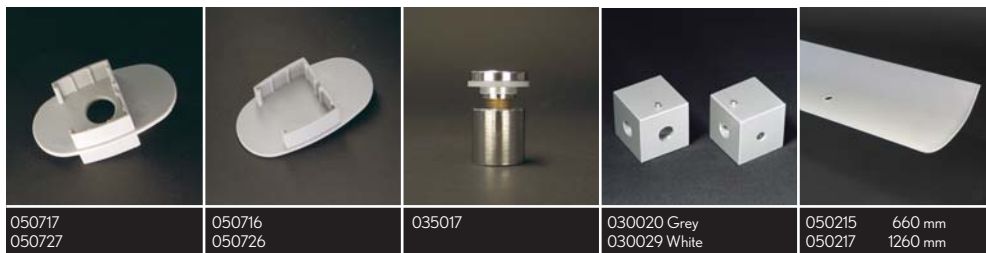

CLIC GEMINI

IP 20
 Aluminum, polycarbonate,
 acrylic satin
 Frosted white glass
 Internal electronic ballast

LIGHTSOURCE
 T5 tube
 Mounting cube
 030020 Grey

OPTIONAL
 Interconnection
 Frosted glass

Connector
 050717 Grey
 050727 White

COLORS
 Grey (N)
 White (W)

End cap
 050716 Grey
 050726 White

POWER FEED
 Hard wired

MOUNTING
 Wall and ceiling

Art	Type	A	B
MCO7214	2x14W/830	605 mm / 23.82 in	400 mm / 15.75 in
MCO7221	2x21 W/830	905 mm / 35.63 in	700 mm / 27.56 in
MCO7228	2x28W/830	1205 mm / 47.44 in	1000 mm / 39.37 in
MCO7235	2x35 W/830	1505 mm / 59.25 in	1300 mm / 51.18 in

Other length on request. Length includes endcaps.

Art	Type	A	B
MCO9214	2x14W/830	660 mm / 25.98 in	400 mm / 15.75 in
MCO9228	2x28W/830	1260 mm / 49.61 in	1000 mm / 39.37 in

Other length on request.

ACCESSORIES

050717
050727

050716
050726

035017

030020 Grey
030029 White

050215 660 mm
050217 1260 mm