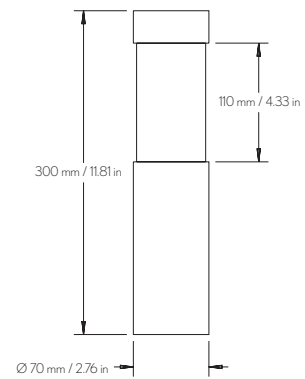

SKY

IP20
Acrylic, aluminium,
Internal electronic ballast

POWER FEED
Hard wired

MOUNTING
Ceiling

LIGHTSOURCE
Compact tube
18 W/830 GX24q-2

Art	Name	Type
SK01118	SKY	18W/830