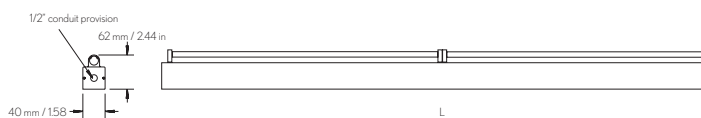

40x40 MINISIZE T5

IP 20
Aluminum, steel
Internal electronic ballast

OPTIONAL
Dimming
Reflector
High output tubes
Emergency ballast

COLORS
Grey (N)
White (W)

POWER FEED
Hard wired

LIGHTSOURCE
T5 tube

MOUNTING
Wall and ceiling

ACCESSORIES

057007 549 mm
057008 849 mm
057009 1149 mm
057010 1449 mm

Art	Name	L	Type
MB14	40x40	575 mm / 22.64 in	14 W/830
MB21	40x40	875 mm / 34.45 in	21 W/830
MB28	40x40	1175 mm / 46.26 in	28 W/830
MB35	40x40	1475 mm / 58.07 in	35 W/830

Art	Name	L	Type
MB2x21	40x40	1750 mm / 68.90 in	2x21 W/830
MB2x28	40x40	2350 mm / 92.52 in	2x28 W/830
MB2x35	40x40	2950 mm / 116.14 in	2x35 W/830