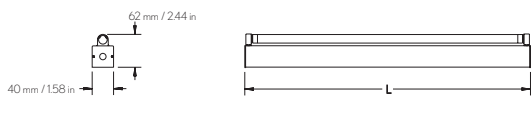

40x40 MINISIZE T5

IP 20
Aluminum, steel
Internal electronic ballast

OPTIONAL
Dimming
Reflector
High output tubes
Emergency ballast

COLORS
Grey (N)
White (W)

POWER FEED
Hard wired

LIGHTSOURCE
T5 tube

MOUNTING
Wall and ceiling

ACCESSORIES

057007 549 mm
057008 849 mm
057009 1149 mm
057010 1449 mm

Art	Name	L	Type
MB14	40x40	575 mm / 22.64 in	14 W/830
MB21	40x40	875 mm / 34.45 in	21 W/830
MB28	40x40	1175 mm / 46.26 in	28 W/830
MB35	40x40	1475 mm / 58.07 in	35 W/830

Art	Name	L	Type
MB2x21	40x40	1750 mm / 68.90 in	2x21 W/830
MB2x28	40x40	2350 mm / 92.52 in	2x28 W/830
MB2x35	40x40	2950 mm / 116.14 in	2x35 W/830