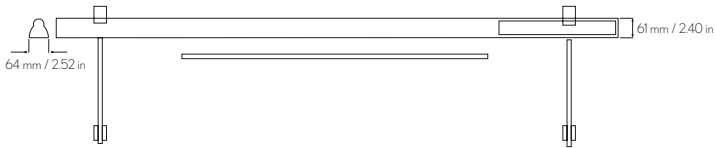

Hard wired watertight

LIGHT SOURCE

T5 tube

LIGHT OUTPUT

Art	Name	L	Type
MO14	Outdoor	880 mm / 34.66 in	14 W/840
MO28	Outdoor	2000 mm / 78.74 in	28 W/840
MO2x28	Outdoor	3200 mm / 125.98 in	2x28 W/840

Other length on request.