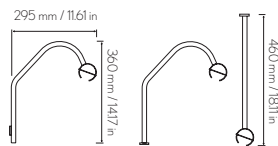

Art	Name	L	Type
MO14	Outdoor	880 mm / 34.66 in	14 W/840
MO28	Outdoor	2000 mm / 78.74 in	28 W/840
MO2x28	Outdoor	3200 mm / 125.98 in	2x28 W/840

Other length on request.

Art	Type
MT0027	For wall mounting
MT0028	For shelf mounting
MT0029	For ceiling mounting

ACCESSORIES