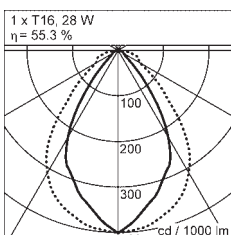

PENDEL OUTDOOR_{MINISIZE T5}

IP 44

Aluminum, polycarbonate, acrylic
Internal electronic ballast

OPTIONAL

External ballast
High output T5 tube

COLORS

Grey (N)
White (W)

POWER FEED

Hard wired watertight

LIGHT SOURCE

T5 tube

LIGHT OUTPUT

Art	Name	L	Type
MO14	Outdoor	880 mm / 34.66 in	14 W/840
MO28	Outdoor	2000 mm / 78.74 in	28 W/840
MO2x28	Outdoor	3200 mm / 125.98 in	2x28 W/840

Other length on request.