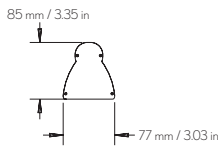

MAKRO IP44 OUTDOOR

IP 20
Aluminium, acrylic
Internal electronic ballast

POWER FEED
Hard wired watertight

MOUNTING
Wall and ceiling

LIGHTSOURCE
T5 tube or Dulux-L

COLORS
Grey (N)
White (W)

Art	Name	L	Type
MK01124	Makro T5 IP44	605 mm / 23.82 in	24 W/840
MK01139	Makro T5 IP44	905 mm / 35.63 in	39 W/840
MK01154	Makro T5 IP44	1205 mm / 47.44 in	54 W/840
MK01254	Makro T5 IP44	2405 mm / 94.68 in	2x54 W/840