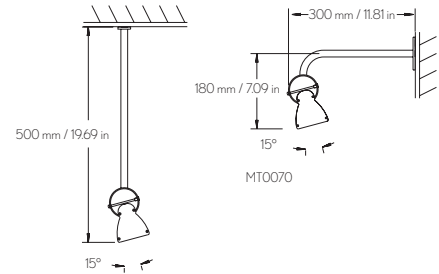

MT0069

MT0070