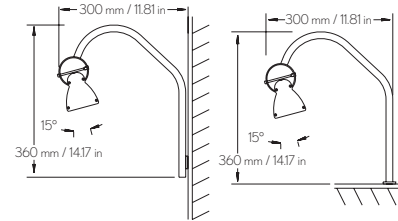

MT0067

MT0068