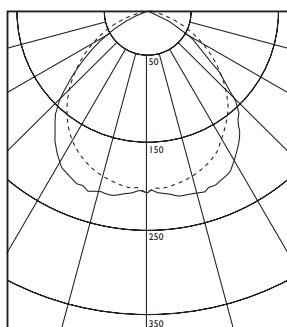

## LIGHT OUTPUT

T5 28 W

Art	Name	L	Type
MAH24	Allround	935 mm / 36.81 in	24 W/840
MAH54	Allround	2060 mm / 81.10 in	54 W/840
MAH2x54	Allround	3260 mm / 128.35 in	2x54 W/840

Other length on request.

Art	Name	L	Type
MAAH24	Allround	795 mm / 31.23 in	24 W/840
MAAH54	Allround	1660 mm / 65.35 in	54 W/840
MAAH2x54	Allround	2860 mm / 112.60 in	2x54 W/840