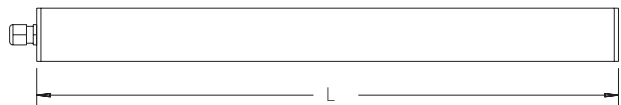

POLE 64 T5 IP67

IP67

Aluminium, acrylic, polycarbonate,
stainless steel
Internal electronic ballast
Diameter 64 mm
Clear acrylic tube

POWER FEED

Hard wired waterfront

OPTIONAL

Frosted poly carbonate tube

Art	Name	L	Type
PL01124	POLE64, T5	650 mm / 25.59 in	24 W/840
PL01139	POLE64, T5	950 mm / 37.40 in	39 W/840
PL01154	POLE64, T5	1250 mm / 49.21 in	54 W/840

Other length on request.

ACCESSORIES

MT0026 Ø 64 mm