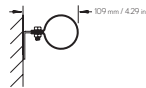

POLE 64 T5 IP67

IP67

Aluminium, acrylic, polycarbonate,
stainless steel
Internal electronic ballast
Diameter 64 mm
Clear acrylic tube

POWER FEED

Hard wired waterfront

OPTIONAL

Frosted poly carbonate tube

Art	Name	L	Type
PL01124	POLE64, T5	650 mm / 25.59 in	24 W/840
PL01139	POLE64, T5	950 mm / 37.40 in	39 W/840
PL01154	POLE64, T5	1250 mm / 49.21 in	54 W/840

Other length on request.

ACCESSORIES

MT0026 Ø 64 mm