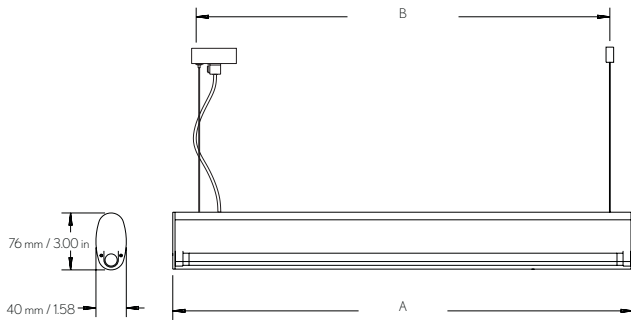

## ACCESSORIES

050717  
050727

050716  
050726

030071 598 mm  
030072 898 mm  
030073 1198 mm  
030074 1498 mm

MT0050, 80x40 mm

Name	Art	Type	A	B
CLIC	MCO1114	14 W/830	605 mm / 23.82 in	550 mm / 21.65 in
CLIC	MCO1121	21W/8300	905 mm / 35.63 in	850 mm / 33.47 in
CLIC	MCO1128	28 W/830	1205 mm / 47.44 in	1150 mm / 45.28 in
CLIC	MCO1135	35 W0830	1505 mm / 59.25 in	1450 mm / 57.09 in
CLIC	MCO1228	2x28 W/830	2405 mm / 94.69 in	2350 mm / 92.52 in
CLIC	MCO1235	2x35 W/830	3005 mm / 118.31 in	2950 mm / 116.14 in

Other length on request. Length includes endcaps.