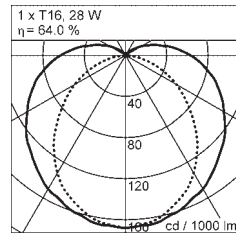

ACRYLIC COVER