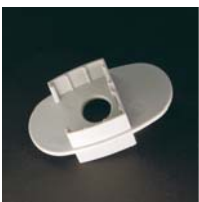

# CLIC MINISIZE T5

IP 20  
Aluminum, polycarbonate,  
acrylic satin  
Internal electronic ballast

OPTIONAL  
Dimming  
Interconnection  
Louver  
High output lamps  
Emergency ballast

COLORS  
Grey (N)  
White (W)

POWER FEED  
Hard wired

MOUNTING  
Pendent

LIGHTSOURCE  
T5 tube

Connector  
050717 Grey  
050727 White

End cap  
050716 Grey  
050726 White

## ACCESSORIES

050717  
050727

050716  
050726

030071 598 mm  
030072 898 mm  
030073 1198 mm  
030074 1498 mm

MT0050, 80x40 mm

Name	Art	Type	A	B
CLIC	MCO1114	14 W/830	605 mm / 23.82 in	550 mm / 21.65 in
CLIC	MCO1121	21W/8300	905 mm / 35.63 in	850 mm / 33.47 in
CLIC	MCO1128	28 W/830	1205 mm / 47.44 in	1150 mm / 45.28 in
CLIC	MCO1135	35 W0830	1505 mm / 59.25 in	1450 mm / 57.09 in
CLIC	MCO1228	2x28 W/830	2405 mm / 94.69 in	2350 mm / 92.52 in
CLIC	MCO1235	2x35 W/830	3005 mm / 118.31 in	2950 mm / 116.14 in