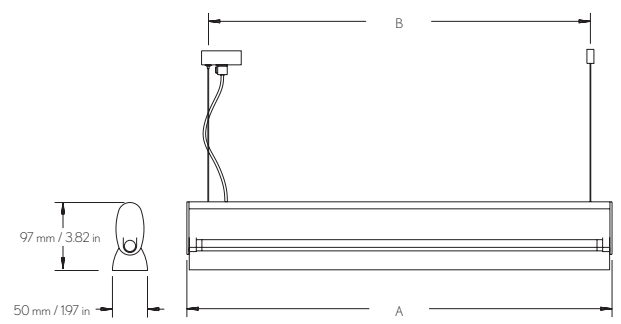

## ACCESSORIES

050717  
050727

050716  
050726

030071 598 mm  
030072 898 mm  
030073 1198 mm  
030074 1498 mm

MT0050, 80x40 mm

Name	Art	Type	A	B
CLIC	MCO1114	14 W/830	605 mm / 23.82 in	550 mm / 21.65 in
CLIC	MCO1121	21W/8300	905 mm / 35.63 in	850 mm / 33.47 in
CLIC	MCO1128	28 W/830	1205 mm / 47.44 in	1150 mm / 45.28 in
CLIC	MCO1135	35 W0830	1505 mm / 59.25 in	1450 mm / 57.09 in
CLIC	MCO1228	2x28 W/830	2405 mm / 94.69 in	2350 mm / 92.52 in
CLIC	MCO1235	2x35 W/830	3005 mm / 118.31 in	2950 mm / 116.14 in

Other length on request. Length includes endcaps.