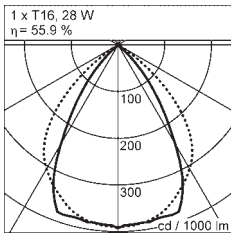

LIGHT OUTPUT

LOUVER