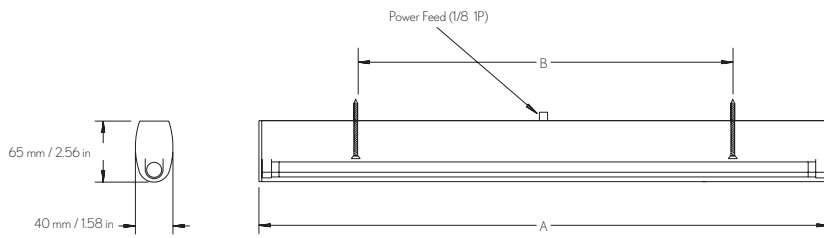

CLIC BAS

IP 20
Aluminum, polycarbonate,
acrylic satin
Internal electronic ballast

OPTIONAL
Dimming
Louver
Alu reflector
Emergency ballast

COLORS
Grey (N)
White (W)

POWER FEED
Hard wired

LIGHTSOURCE
T5 tube

MOUNTING
Wall and ceiling

Connector
050717 Gray
050727 White

Endcap
050716 Gray
050726 White

Art	Type	A	B
MCO3114	14 W/830	605 mm / 23.82 in	400 mm / 15.75 in
MC03121	21 W/830	905 mm / 35.63 in	700 mm / 27.56 in
MCO3128	28 W/830	1205 mm / 47.44 in	1000 mm / 39.37 in
MC3135	35 W/830	1505 mm / 59.25 in	1300 mm / 51.18 in
MCO3228	2x28 W/830	2405 mm / 94.69 in	2200 mm / 86.61 in
MCO3235	2x35W/830	3005 mm / 118.31 in	2800 mm / 110.24 in

Other length on request. Length includes endcaps.

LIGHT OUTPUT

ACRYLIC COVER

LOUVER

ACCESSORIES

059015

Optional / Tillval

050717 / 050727

050716 / 050726

030071 598 mm
030072 898 mm
030073 1198 mm
030074 1498 mm