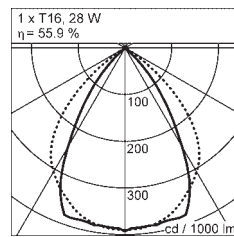

MOUNTING
Wall and ceiling

Connector
050717 Gray
050727 White

Endcap
050716 Gray
050726 White

Art	Type	A	B
MCO3114	14 W/830	605 mm / 23.82 in	400 mm / 15.75 in
MC03121	21 W/830	905 mm / 35.63 in	700 mm / 27.56 in
MCO3128	28 W/830	1205 mm / 47.44 in	1000 mm / 39.37 in
MC3135	35 W/830	1505 mm / 59.25 in	1300 mm / 51.18 in
MCO3228	2x28 W/830	2405 mm / 94.69 in	2200 mm / 86.61 in
MCO3235	2x35W/830	3005 mm / 118.31 in	2800 mm / 110.24 in

Other length on request. Length includes endcaps.

LIGHT OUTPUT

ACRYLIC COVER

LOUVER

ACCESSORIES

059015

Optional / Tillval

050717 / 050727

050716 / 050726

030071 598 mm
030072 898 mm
030073 1198 mm
030074 1498 mm