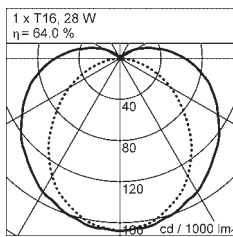

LIGHT OUTPUT

ACRYLIC COVER