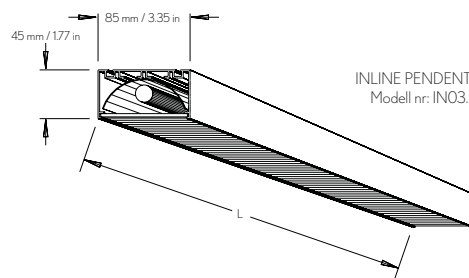

T5 tube

OPTIONS

Dimming (one lamp only)
H.O. lamps

COLORS

Grey (N)
White (V)

Art	Name	L
IN0114	Inline "Wallwasher" 14 W	605 mm / 23.82 in
IN01121	Inline "Wallwasher" 21 W	905 mm / 35.63 in
IN01128	Inline "Wallwasher" 28 W	1205 mm / 47.44 in
IN01135	Inline "Wallwasher" 35 W	1505 mm / 59.25 in
IN01221	Inline "Wallwasher" 2x21 W	1805 mm / 71.06 in
IN01228	Inline "Wallwasher" 2x28 W	2405 mm / 94.68 in
IN01235	Inline "Wallwasher" 2x35 W	3005 mm / 118.31 in
IN03121	Inline Pendant 21 W	905 mm / 35.63 in
IN03128	Inline Pendant 28 W	1205 mm / 47.44 in
IN03135	Inline Pendant 35 W	1505 mm / 59.25 in
IN03228	Inline Pendant 2x28 W	2405 mm / 94.68 in
IN21221	Inline "Lightengine" 2x21 W	905 mm / 35.63 in
IN21228	Inline "Lightengine" 2x28 W	1205 mm / 47.44 in
IN21235	Inline "Lightengine" 2x35 W	1505 mm / 59.25 in
INLINE		
IN0002	Suspension wire	1500 mm / 59.06 in
IN0006	L-bracket	150 mm / 5.91 in
IN0008	Straight bracket	125 mm / 4.92 in

Length includes endcaps.

INLINE

INLINE ACCESSORIES