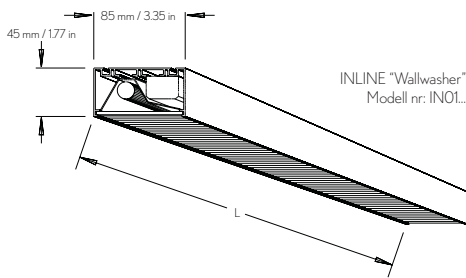

T5 tube

OPTIONS

Dimming (one lamp only)
H.O. lamps

COLORS

Grey (N)
White (V)

Art	Name	L
IN0114	Inline "Wallwasher" 14 W	605 mm / 23.82 in
IN01121	Inline "Wallwasher" 21 W	905 mm / 35.63 in
IN01128	Inline "Wallwasher" 28 W	1205 mm / 47.44 in
IN01135	Inline "Wallwasher" 35 W	1505 mm / 59.25 in
IN01221	Inline "Wallwasher" 2x21 W	1805 mm / 71.06 in
IN01228	Inline "Wallwasher" 2x28 W	2405 mm / 94.68 in
IN01235	Inline "Wallwasher" 2x35 W	3005 mm / 118.31 in
IN03121	Inline Pendant 21 W	905 mm / 35.63 in
IN03128	Inline Pendant 28 W	1205 mm / 47.44 in
IN03135	Inline Pendant 35 W	1505 mm / 59.25 in
IN03228	Inline Pendant 2x28 W	2405 mm / 94.68 in
IN21221	Inline "Lightengine" 2x21 W	905 mm / 35.63 in
IN21228	Inline "Lightengine" 2x28 W	1205 mm / 47.44 in
IN21235	Inline "Lightengine" 2x35 W	1505 mm / 59.25 in
INLINE		
IN0002	Suspension wire	1500 mm / 59.06 in
IN0006	L-bracket	150 mm / 5.91 in
IN0008	Straight bracket	125 mm / 4.92 in

Length includes endcaps.

INLINE

INLINE ACCESSORIES