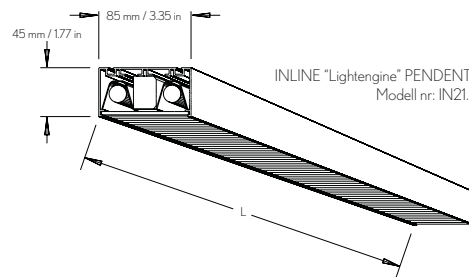

T5 tube

OPTIONS

Dimming (one lamp only)
H.O. lamps

COLORS

Grey (N)
White (V)

Art	Name	L
IN0114	Inline "Wallwasher" 14 W	605 mm / 23.82 in
IN01121	Inline "Wallwasher" 21 W	905 mm / 35.63 in
IN01128	Inline "Wallwasher" 28 W	1205 mm / 47.44 in
IN01135	Inline "Wallwasher" 35 W	1505 mm / 59.25 in
IN01221	Inline "Wallwasher" 2x21 W	1805 mm / 71.06 in
IN01228	Inline "Wallwasher" 2x28 W	2405 mm / 94.68 in
IN01235	Inline "Wallwasher" 2x35 W	3005 mm / 118.31 in
IN03121	Inline Pendant 21 W	905 mm / 35.63 in
IN03128	Inline Pendant 28 W	1205 mm / 47.44 in
IN03135	Inline Pendant 35 W	1505 mm / 59.25 in
IN03228	Inline Pendant 2x28 W	2405 mm / 94.68 in
IN21221	Inline "Lightengine" 2x21 W	905 mm / 35.63 in
IN21228	Inline "Lightengine" 2x28 W	1205 mm / 47.44 in
IN21235	Inline "Lightengine" 2x35 W	1505 mm / 59.25 in
INLINE		
IN0002	Suspension wire	1500 mm / 59.06 in
IN0006	L-bracket	150 mm / 5.91 in
IN0008	Straight bracket	125 mm / 4.92 in

Length includes endcaps.

INLINE

INLINE ACCESSORIES