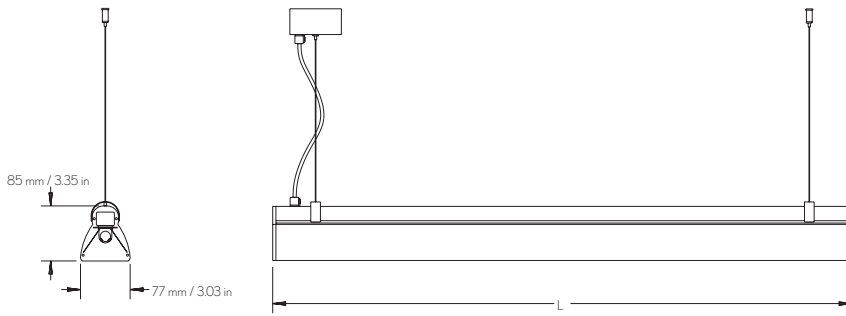

# MAKRO T5

IP20  
Acrylic, aluminium  
Internal electronic ballast

MOUNTING  
Pendant/wall/ceiling

LIGHTSOURCE  
T5 tube / T5 DULUX-L

OPTIONAL  
Dimming  
Louver  
Emergency ballast  
H.O. lamps  
Two T5 linear side by side

POWER FEED  
Hard wired

COLORS  
Grey (N)  
White (W)

Art	Name	L	Type	Art	Name	L	Type
MK1114	Makro T5	600 mm / 23.62 in	14 W/830	MK2124	Makro Compact	400 mm / 15.75 in	24 W/830 DULUX-L
MK1121	Makro T5	900 mm / 35.43 in	21 W/830	MK2136	Makro Compact	460 mm / 18.11 in	36 W/830 DULUX-L
MK1128	Makro T5	1200 mm / 47.24 in	28 W/830	MK2155	Makro Compact	610 mm / 24.02 in	55 W/830 DULUX-L
MK1135	Makro T5	1500 mm / 59.06 in	35 W/830				
MK1228	Makro T5	2400 mm / 94.49 in	2x28 W/830				
MK1235	Makro T5	3000 mm / 118.11 in	2x35 W/830				

Other length on request.