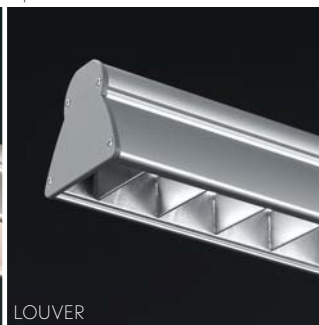

# PENDEL MINISIZE T5

IP 20  
Aluminum, polycarbonate, acrylic  
Internal electronic ballast

OPTIONAL  
Dimming  
Colored end caps  
Louver  
Emergency ballast  
Uplight  
Interconnection

COLORS  
Grey (N)  
White (W)

POWER FEED  
Hard wired

MOUNTING  
Pendent

LIGHTSOURCE  
T5 tube

Standard

Optional

Optional

Art	L	Type	A-A
MP14	1000mm / 39.37 in	T5, 14 W	900 mm / 35.43 in
MP21	1300 mm / 51.18 in	T5, 21 W	1200 mm / 47.24 in
MP28	1600 mm / 62.99 in	T5, 28 W	1500 mm / 59.06 in
MP35	1900 mm / 74.80 in	T5, 35 W	1800 mm / 70.87 in

Other length on request.

Art	L	Type	A-A
MP2X21	2200 mm / 86.61 in	T5, 2X21 W	2100 mm / 82.68 in
MP2X28	2800 mm / 110.24 in	T5, 2X28 W	2700 mm / 106.30 in
MP2X35	3400 mm / 133.86 in	T5, 2X35 W	3300 mm / 129.92 in