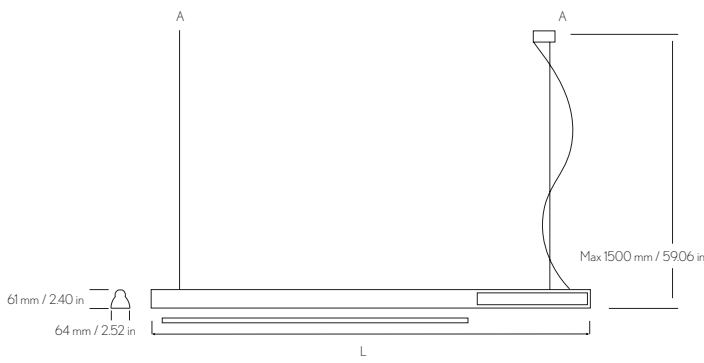

# PENDEL MINISIZE T5

IP 20  
Aluminum, polycarbonate, acrylic  
Internal electronic ballast

OPTIONAL  
Dimming  
Colored end caps  
Louver  
Emergency ballast  
Uplight  
Interconnection

COLORS  
Grey (N)  
White (W)

POWER FEED  
Hard wired

MOUNTING  
Pendent

LIGHTSOURCE  
T5 tube

Standard

Optional

Optional

Art	L	Type	A-A
MP14	1000mm / 39.37 in	T5, 14 W	900 mm / 35.43 in
MP21	1300 mm / 51.18 in	T5, 21 W	1200 mm / 47.24 in
MP28	1600 mm / 62.99 in	T5, 28 W	1500 mm / 59.06 in
MP35	1900 mm / 74.80 in	T5, 35 W	1800 mm / 70.87 in

Other length on request.

Art	L	Type	A-A
MP2X21	2200 mm / 86.61 in	T5, 2X21 W	2100 mm / 82.68 in
MP2X28	2800 mm / 110.24 in	T5, 2X28 W	2700 mm / 106.30 in
MP2X35	3400 mm / 133.86 in	T5, 2X35 W	3300 mm / 129.92 in