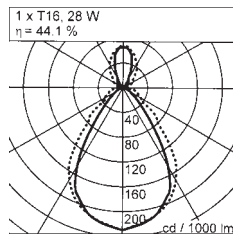

Other length on request.

Art	L	Type	A-A
MP2X21	2200 mm / 86.61 in	T5, 2X21 W	2100 mm / 82.68 in
MP2X28	2800 mm / 110.24 in	T5, 2X28 W	2700 mm / 106.30 in
MP2X35	3400 mm / 133.86 in	T5, 2X35 W	3300 mm / 129.92 in

## LIGHT OUTPUT

Standard

LINEAR SPREAD LENS

Optional

LOUVER

LOUVER & UPLIGHT