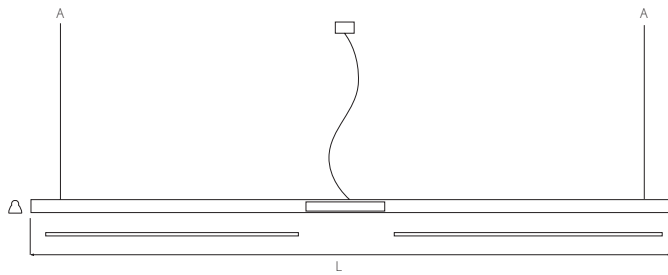

POWER FEED  
Hard wired

MOUNTING  
Pendent

LIGHTSOURCE  
T5 tube

Standard

Optional

Optional

Art	L	Type	A-A
MP14	1000mm / 39.37 in	T5, 14 W	900 mm / 35.43 in
MP21	1300 mm / 51.18 in	T5, 21 W	1200 mm / 47.24 in
MP28	1600 mm / 62.99 in	T5, 28 W	1500 mm / 59.06 in
MP35	1900 mm / 74.80 in	T5, 35 W	1800 mm / 70.87 in

Other length on request.

Art	L	Type	A-A
MP2X21	2200 mm / 86.61 in	T5, 2X21 W	2100 mm / 82.68 in
MP2X28	2800 mm / 110.24 in	T5, 2X28 W	2700 mm / 106.30 in
MP2X35	3400 mm / 133.86 in	T5, 2X35 W	3300 mm / 129.92 in