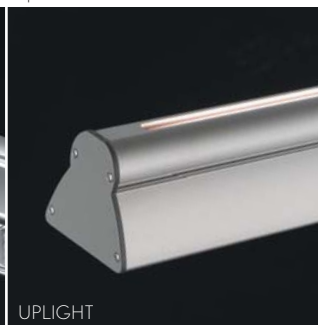

# PENDEL MINISIZE T5

IP 20  
Aluminum, polycarbonate, acrylic  
Internal electronic ballast

OPTIONAL  
Dimming  
Colored end caps  
Louver  
Emergency ballast  
Uplight  
Interconnection

COLORS  
Grey (N)  
White (W)

POWER FEED  
Hard wired

MOUNTING  
Pendent

LIGHTSOURCE  
T5 tube

Standard

Optional

Optional

Art	L	Type	A-A
MP14	1000mm / 39.37 in	T5, 14 W	900 mm / 35.43 in
MP21	1300 mm / 51.18 in	T5, 21 W	1200 mm / 47.24 in
MP28	1600 mm / 62.99 in	T5, 28 W	1500 mm / 59.06 in
MP35	1900 mm / 74.80 in	T5, 35 W	1800 mm / 70.87 in

Other length on request.

Art	L	Type	A-A
MP2X21	2200 mm / 86.61 in	T5, 2X21 W	2100 mm / 82.68 in
MP2X28	2800 mm / 110.24 in	T5, 2X28 W	2700 mm / 106.30 in
MP2X35	3400 mm / 133.86 in	T5, 2X35 W	3300 mm / 129.92 in