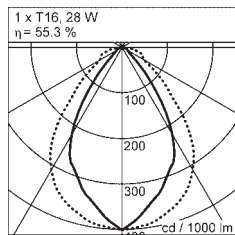

LIGHT OUTPUT

Standard

LINEAR SPREAD LENS