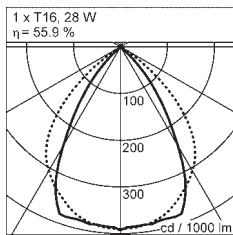

Optional

LOUVER