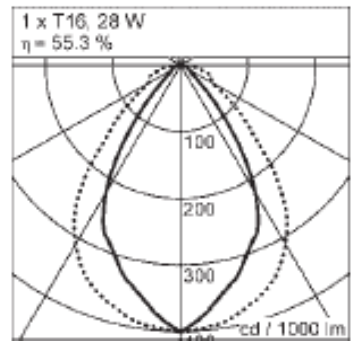

COLORS
Grey (N)
White (W)

 SMEDMARKS

Art	Name	L	Type
MRA14	Roundabout	605 mm / 23.02 in	14 W/830
MRA21	Roundabout	905 mm / 35.63 in	21 W/830
MRA28	Roundabout	1205 mm / 47.44 in	28 W/830
MRA35	Roundabout	1505 mm / 59.25 in	35 W/830
MRA221	Roundabout	1805 mm / 71.06 in	2x21 W/830
MRA228	Roundabout	2405 mm / 94.69 in	2x28 W/830
MRA235	Roundabout	3005 mm / 118.31 in	2x35 W/830

Other length on request. Length includes endcaps.

Profile Measurements: 56 mm/2.25 in. (W) x 42 mm/1.65 in. (H)

LIGHT OUTPUT

LINEAR SPREAD LENS