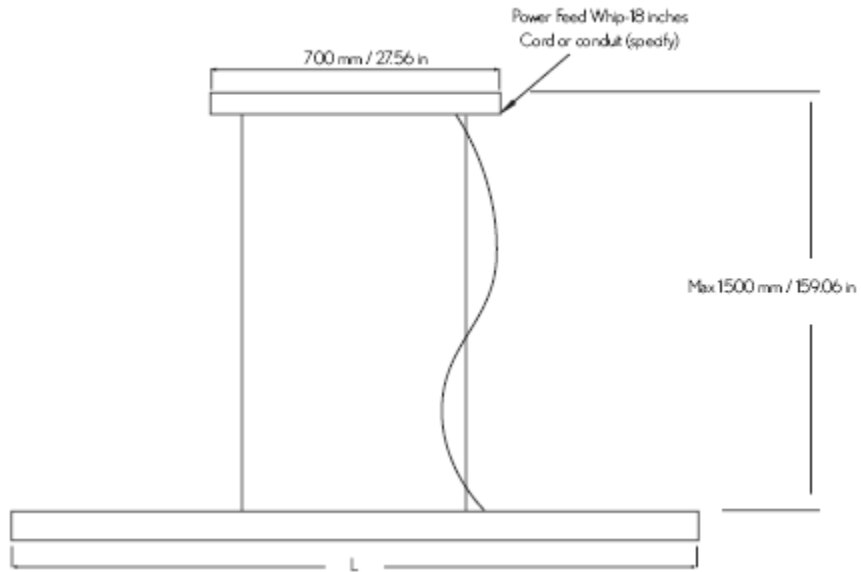

ROUNABOUT

IP 20
Aluminium, polycarbonate, acrylic satin
External electronic ballast

POWER FEED
Hardwire cord

LIGHTSOURCE
T5 tube

MOUNTING
Ceiling/wall/pendant

OPTIONAL
Glass Shade
H.O. lamps
Hardwire flex conduit
Cord with plug

COLORS
Grey (N)
White (W)

 SMEDMARKS

Art	Name	L	Type
MRA14	Roundabout	605 mm / 23.02 in	14 W/830
MRA21	Roundabout	905 mm / 35.63 in	21 W/830
MRA28	Roundabout	1205 mm / 47.44 in	28 W/830
MRA35	Roundabout	1505 mm / 59.25 in	35 W/830
MRA221	Roundabout	1805 mm / 71.06 in	2x21 W/830
MRA228	Roundabout	2405 mm / 94.69 in	2x28 W/830
MRA235	Roundabout	3005 mm / 118.31 in	2x35 W/830

Other length on request. Length includes endcaps.

Profile Measurements: 56 mm/2.25 in. (W) x 42 mm/1.65 in. (H)

LIGHT OUTPUT

LINEAR SPREAD LENS