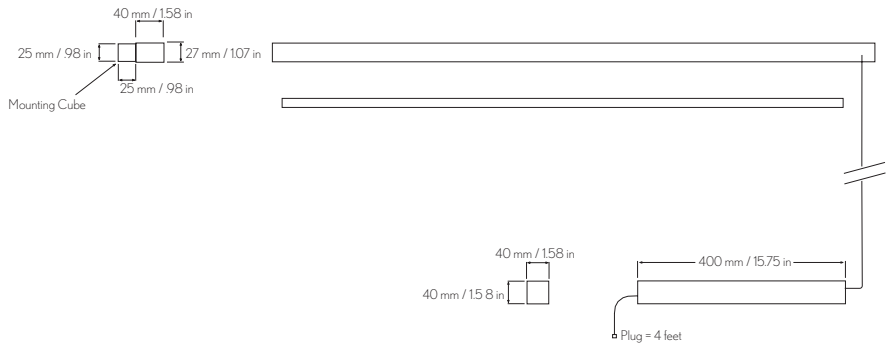

SQUARE MINISIZE T5

IP 20
Aluminum, steel, acrylic satin
External electronic ballast

LIGHTSOURCE
T5 tube

OPTIONAL
Dimming
Two tubes in prolonged fixture
Hard wired

Mounting cube
030020 Grey
030029 White

COLOURS
Grey (N)
White (W)

POWER FEED
Plug

MOUNTING
Ceiling/wall

LIGHT OUTPUT

T5 28W

Length of fixture + connecting wire to ballast = 3 m / 10 ft

Art	Name	L	Type
MQ14	Square	600 mm / 23.62 in	14 W/830
MQ21	Square	900 mm / 35.43 in	21 W/830
MQ28	Square	1200 mm / 47.24 in	28 W/830
MQ35	Square	1500 mm / 59.06 in	35 W/830

Other length on request.
Standard power feed whip is 16 inches with hardwire option.

ACCESSORIES