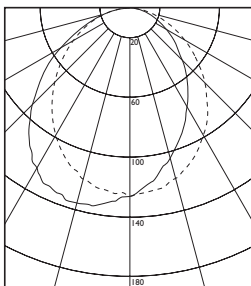

SQUARE MINISIZE T5

IP 20
Aluminum, steel, acrylic satin
External electronic ballast

LIGHTSOURCE
T5 tube

OPTIONAL
Dimming
Two tubes in prolonged fixture
Hard wired

Mounting cube
030020 Grey
030029 White

COLOURS
Grey (N)
White (W)

POWER FEED
Plug

MOUNTING
Ceiling/wall

LIGHT OUTPUT

T5 28W

Length of fixture + connecting wire to ballast = 3 m / 10 ft

Art	Name	L	Type
MQ14	Square	600 mm / 23.62 in	14 W/830
MQ21	Square	900 mm / 35.43 in	21 W/830
MQ28	Square	1200 mm / 47.24 in	28 W/830
MQ35	Square	1500 mm / 59.06 in	35 W/830